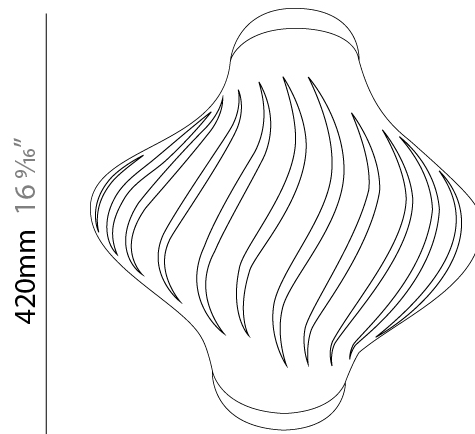

PROJECT	_____
TYPE	_____
SPECIFIER	_____
QUANTITY	_____
DATE	_____

HELIOS SURFACE

D62022-

base number   Finish
Options

1. To build a product code in our configurator select the specify button on the base model # product page
2. To build a manual product code on this datasheet choose from the options listed below in blue font and add the suffix to the base model #

GENERAL

Series: Helios _____
Partner: Linea Zero _____
Division: Design _____
Installation: Surface _____
Product Type: Ceiling Surface _____
Mounting Location: Ceiling _____

PHYSICAL

Shape: Abstract _____
Diameter (mm): 400 _____
Diameter (in): 15 ³/₄ _____
Height (mm): 390 _____
Height (in): 15 ³/₈ _____
Diffuser: Polilux™ Shade - See Finish Options _____
Fixture Finish: [WHI](#) / [BLK](#) / [PBL](#) / [POR](#) / [PGN](#) / [COP](#) / [NGD](#) / [PKM](#) / [SIL](#) _____
Fixture Material: Polilux™/ Metal holder _____
Primary Material: Non-Static Polilux _____

ELECTRICAL

Number of Lamps: 1 _____
Lamp Type: LED Retrofit _____
Bulb Included: Bulb Not Included _____
Max. Wattage Per Lamp (W): 7 _____
Lamp Base: E26 _____
Input Voltage (V): 120 _____
Upon Request: 277Vac / GU24 _____

LED

OPTICAL

RATINGS AND CERTIFICATIONS

Certified By: Certified for North American Standards _____
IP rating: IP20 _____