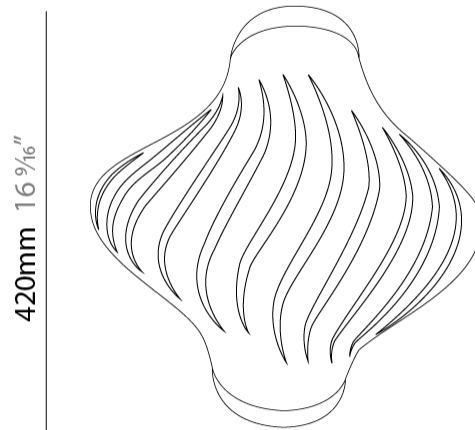

PROJECT
TYPE
SPECIFIER
QUANTITY
DATE

HELIOS SURFACE

D62026-

base number Finish
Options

1. To build a product code in our configurator select the specify button on the base model # product page
2. To build a manual product code on this datasheet choose from the options listed below in blue font and add the suffix to the base model #

GENERAL

Series: Helios
Partner: Linea Zero
Division: Design
Installation: Surface
Product Type: Ceiling Surface
Mounting Location: Ceiling
Light Distribution: Downlight

PHYSICAL

Shape: Abstract
Length (mm): 520
Length (in): 20 1/2
Width (mm): 260
Width (in): 10 1/4
Height (mm): 420
Height (in): 16 9/16
Diffuser: Polilux™ Shade - See Finish Options
Fixture Finish: WHI / BLK / PBL / POR / PGN / COP / NGD / PKM / SIL
Fixture Material: Polilux™/ Metal holder
Primary Material: Non-Static Polilux

ELECTRICAL

Number of Lamps: 2
Lamp Type: LED Retrofit
Bulb Included: Bulb Not Included
Max. Wattage Per Lamp (W): 7
Lamp Base: E26
Input Voltage (V): 120
Upon Request: 277Vac / GU24

LED

OPTICAL

RATINGS AND CERTIFICATIONS

Certified By: Certified for North American Standards
IP rating: IP20